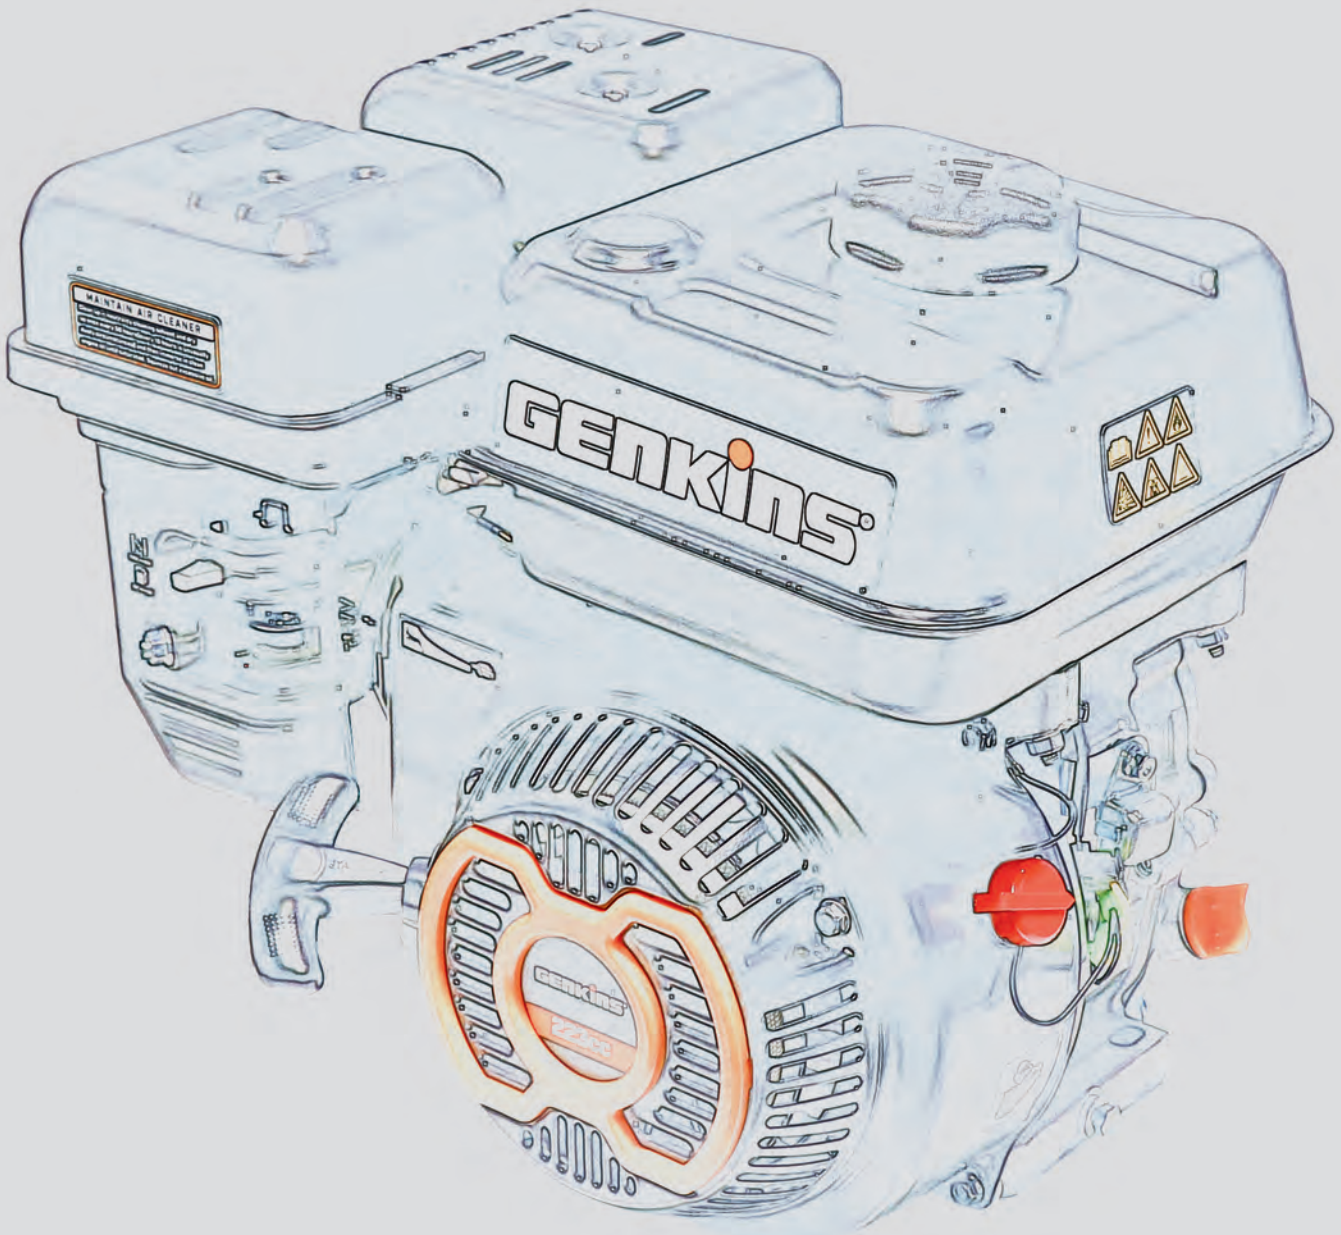

GENKINS®

GENKINS®

CHONGQING GENKINS POWER LTD.

No.6 East Gangcheng Loop Road, Jiangbei Dist. Chongqing, China 400026
www.genkins.com
E-mail: info@genkins.com